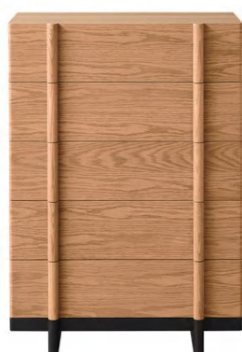

A2303 Bucket cabinet

1500*480*780mm

A2304 Bucket cabinet

850*480*1200mm

A2203 Vanity table

1280*520*1240mm

A2305 Bucket cabinet

900*500*1265mm