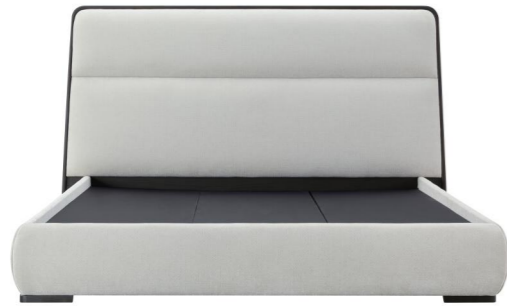

A2003 Bed

2146*2267*1250mm
2346*2467*1250mm